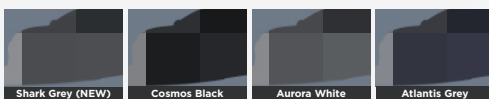

EXTERIOR COLOR OPTIONS

Rear parking sensor (4 Zones)	•	•
ISOFIX Child restraint anchorage points	•	•
Electronic child lock	-	•
Intelligent power brake system	•	•
Electric Power Steering (DP-EPS)	•	•
Traction Control System (TCS)	•	•
Electronic Brake Force Distribution (EBD)	•	•
Hill Hold Control (HHC)	•	•
Auto-hold	•	•
Adaptive Cruise Control (ACC)	•	•
Automatic Emergency Braking (AEB)	•	•
Lane Departure Warning (LDW)	•	•
Lane Departure Prevention (LDP)	•	•
Emergency Lane Keeping Assist (ELKA)	•	•
Intelligent Cruise Control (ICC)	•	•
Predictive Collision Warning (PCW)	•	•
TrafficSign Recognition (TSR)	•	•
Intelligent Speed Limit Information (ISLI)	•	•
Intelligent Speed Limit Control (ISLC)	•	•
Front Cross Traffic Alert (FCTA)	•	•
Front Cross Traffic Brake (FCTB)	•	•
Rear Cross Traffic Alert (RCTA)	•	•
Rear Cross Traffic Brake (RCTB)	•	•
Blind Spot Detection (BSD)	•	•
Door Open Warning (DOW)	•	•
High Beam Assist (HMA)	•	•
Driver Attention Warning (DAW)	•	•
Head-Up Display (W-HUD)	•	•
Intelligence Torque Adaption Control (ITAC)	-	•

Exterior		
Panoramic glass roof	•	•
Electric Sunshade	•	•
Electronic hidden door handles	•	•
Rear windscreen mount antenna	•	•
One-touch open/close tailgate	•	•
Electrically heated and adjustable exterior mirrors	•	•
Electrically retractable exterior mirrors	•	•
Door mirror auto-tilt	•	•
Door mirror position memory	•	•
Auto windows with anti-trap	•	•
Soundproof double glazed glass - windshield and front door	•	•
Rear windscreen with electric heating and defrosting	•	•

Interior		
Steering wheel mounted controls - Audio, phone, ACC and Multi-Function display	•	•
Genuine leather-wrapped steering wheel	•	•
10.25-inch LCD instrumentation	•	•
Sunglass Holder	•	•
Centre console storage compartment	•	•
Genuine leather-wrapped seats	•	•
Driver seat 8-way power adjustable	•	•
Driver seat 4-way lumbar power adjustment	•	•
Passenger seat 6-way power adjustable	•	•
Front seats ventilated & heated	•	•
Driver seat with position memory	•	•
Courtesy seating	•	•
Vice dashboard with dual cup holders	•	•
Front height-adjustable cup holder	•	•
Rear row central armrest (with dual cup holders)	•	•

Automatic anti-dazzle interior rearview mirror	•	•
Rain-sensing frameless wipers	•	•
Metal door sill protectors	•	•
Front sunvisor with vanity mirror & lighting	•	•
Entertainment		
FM Radio	•	•
*Apple CarPlay® (wireless) and Android Auto™ (wireless)	•	•
*Bluetooth® phone connectivity and audio streaming	•	•
15.6-inch intelligent rotating touch screen display	•	•
DYNAUDIO, 12 speakers	•	•
Voice assistant - English	•	•
*Satellite navigation	•	•
*Music streaming	•	•
1 x USB-C & 1 x USB-A, Front	•	•
1 x USB-C & 1 x USB-A, Rear	•	•
OTA updates	•	•