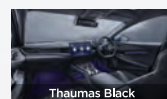

Notice

INTERIOR COLOR