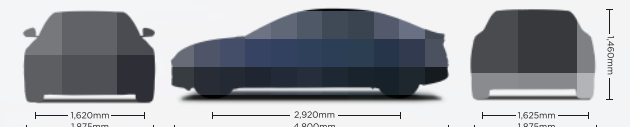

Notice

INTERIOR COLOR

DIMENSIONS

BYD KL North
BYD Bandar Utama
BYD Cheras
BYD Putrajaya
BYD Seremban

012-8228645

BYD-Millennium Autobeyond Sdn Bhd

millenniumautobyd.com.my

BYD - Millennium Motors

BYD Millennium 千禧